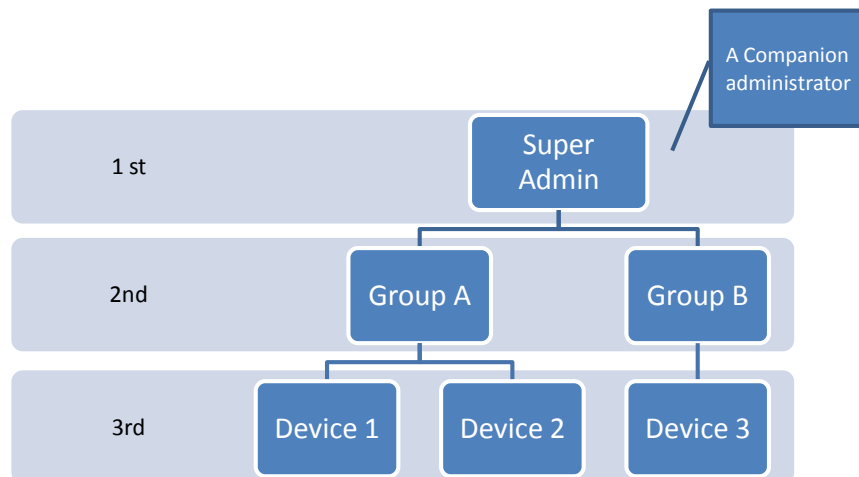

IDCS Inter-Device Connection Service

• Features

Networking

- Create network from tManager
- Assign a companion super admin
- Define user name, password and user level for the network

Remote

- Remote device monitoring from anywhere
- Remote control
- Data collecting

Security

- File transferring
- Application updating
- Security

System Requirement

Windows 10

(Only 64 Bit)