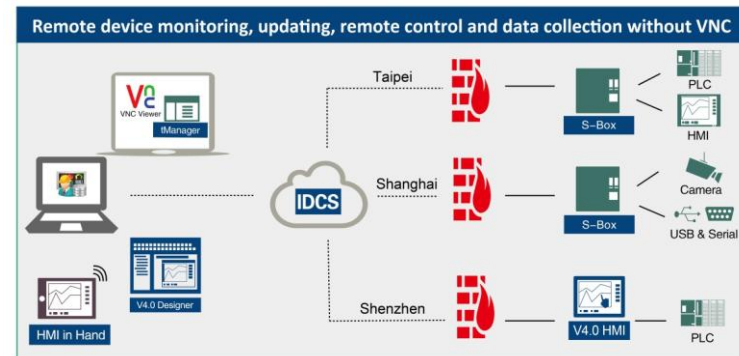

IDCS Inter-Device Connection Service

• Features

Networking

- Create network from tManager
- Assign a companion super admin
- Define user name, password and user level for the network

Remote

- Remote device monitoring from anywhere
- Remote control
- Data collecting

Security

- File transferring
- Application updating
- Security

System Requirement

Windows 10

(Only 64 Bit)