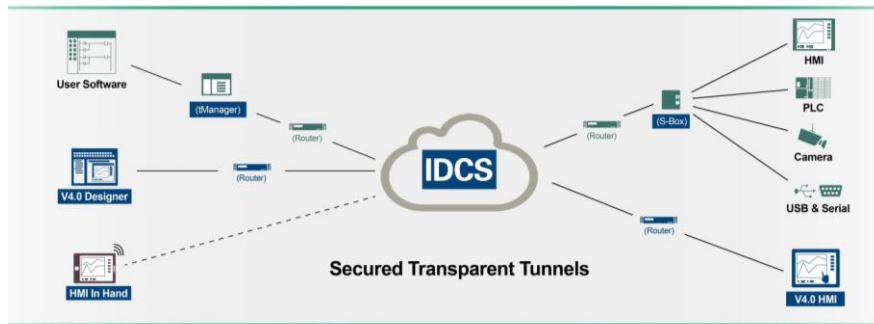

IDCS Inter-Device Connection Service

• Features

Networking

- Create network from tManager
- Assign a companion super admin
- Define user name, password and user level for the network

Remote

- Remote device monitoring from anywhere
- Remote control
- Data collecting

Security

- File transferring
- Application updating
- Security

System Requirement

Windows 10

(Only 64 Bit)